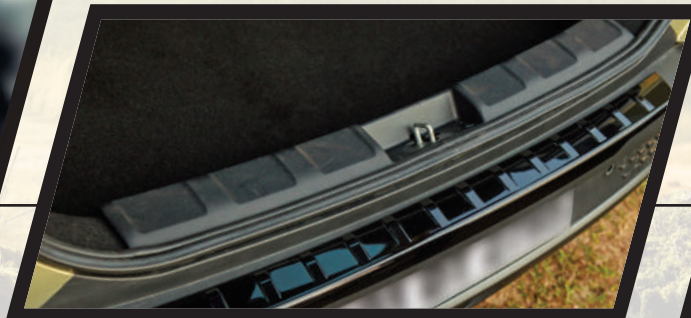

Travel Flask

Tailgate Scuff Plate