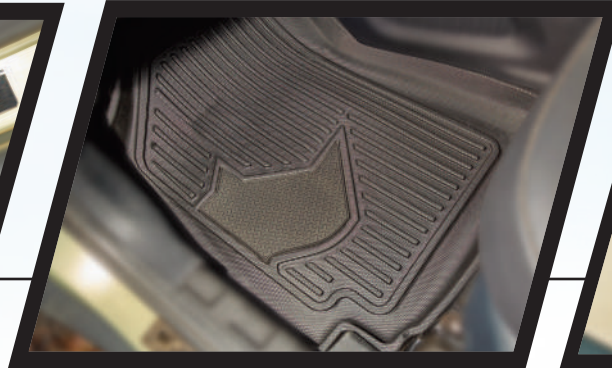

TATA MOTORS
Connecting Aspirations

TATA
PUNCH

THE UNTAMED KAZIRANGA EDITION

INDIA'S SAFEST CAR*

★★★★★ 5-STAR SAFETY RATING

*HIGHEST SAFETY RATING FOR AOP

*Highest SUV sales from Oct'21 to Jan'22.

Experience The Untamed Spirit Of Kaziranga With Premium Benecke Kaliko™ Leather* Dual Tone Seats In Earthy Beige and Black Finish.

STRIKING FEATURES OF THE PUNCH KAZIRANGA

Grassland Beige With Piano Black Roof

Satin Black Rhino Mascot On Fenders

Rhino Mascot Embossed On Headrest

Tri-arrow Themed Dashboard With Untamed Earthy Beige Colour

Jet Black Diamond Cut Alloys

ADD THE UNTAMED LOOK TO YOUR PUNCH WITH THESE STYLISH ACCESSORIES

Interior Scuff Plate

3D Mats for Cabin and Trunk

Premium Document Folder

Key Covers & Rhino Shaped Multi-Tool

Back Seat Organiser